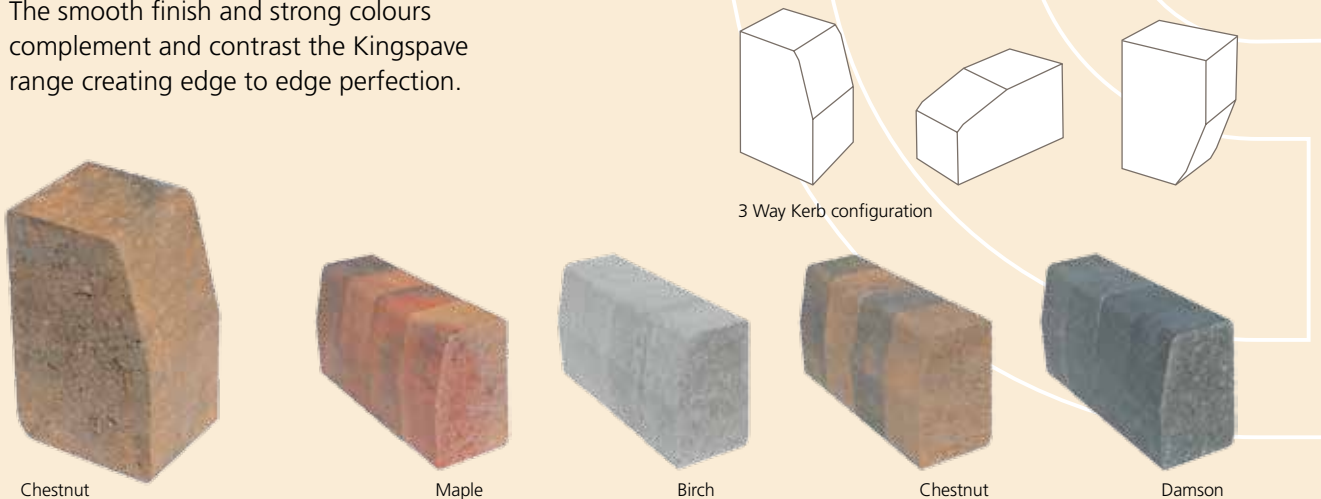

Kingspave Cobble Circles

Maple

Birch

Damson

Chestnut

Enhance your paving with a Kingspave Cobble Circle to form a feature in any paving layout. Available in a variety of colours, the cobble circle will complement any of our paving products.

Kingspave & Castlepave Kerbs

Larchfield Original
Colour: Brindle & Damson

Kingspave Cobble Kerbs - Tumbled

Distinctive retro kerbs, rumbled to give an appealing aged and weathered appearance.

Kingspave Kerbs are adaptable for use in pathways, paved areas and the construction of steps.

Castlepave Smooth 3 Way Kerbs - Smooth

The smooth finish and strong colours complement and contrast the Kingspave range creating edge to edge perfection.

Paving & Walling

elegant, timeless, inspiring...

Kingspave Cobble Paving
Colour: Rustic Maple