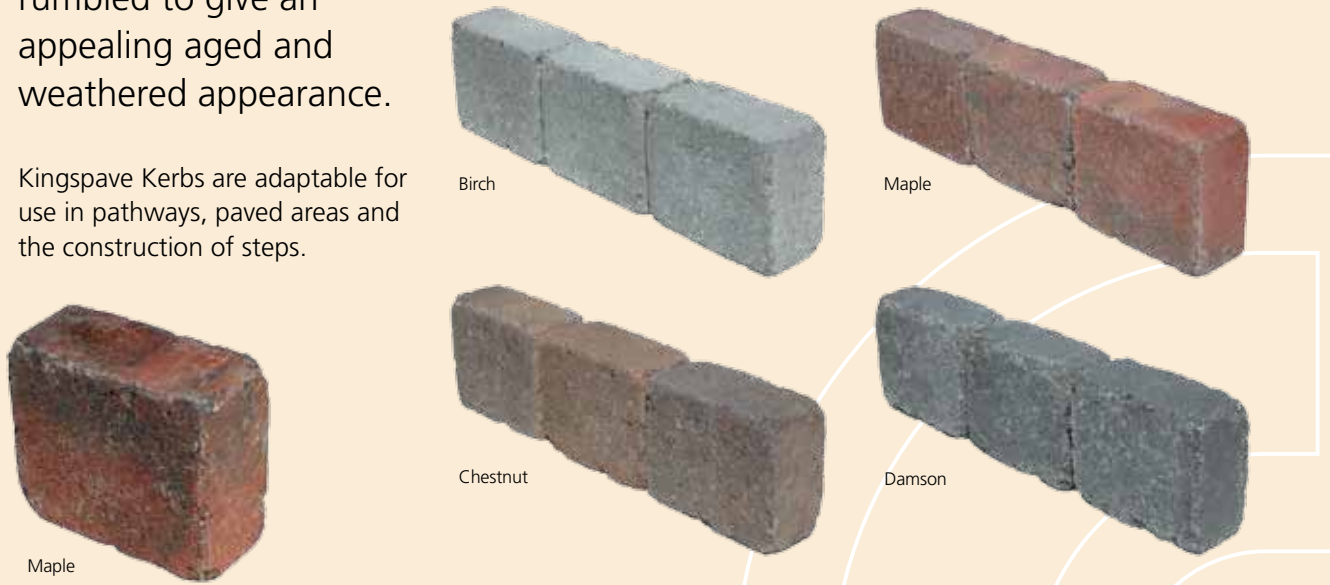

Kingspave Cobble Circles

Maple

Birch

Damson

Chestnut

Enhance your paving with a Kingspave Cobble Circle to form a feature in any paving layout. Available in a variety of colours, the cobble circle will complement any of our paving products.

Kingspave & Castlepave Kerbs

Larchfield Original
Colour: Brindle & Damson

Kingspave Cobble Kerbs - Tumbled

Distinctive retro kerbs, rumbled to give an appealing aged and weathered appearance.

Kingspave Kerbs are adaptable for use in pathways, paved areas and the construction of steps.

Castlepave Smooth 3 Way Kerbs - Smooth

The smooth finish and strong colours complement and contrast the Kingspave range creating edge to edge perfection.

Paving & Walling

elegant, timeless, inspiring...

Kingspave Cobble Paving
Colour: Rustic Maple