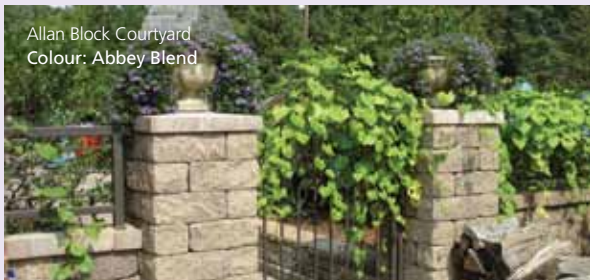

Allan Block Courtyard
Colour: Abbey Blend