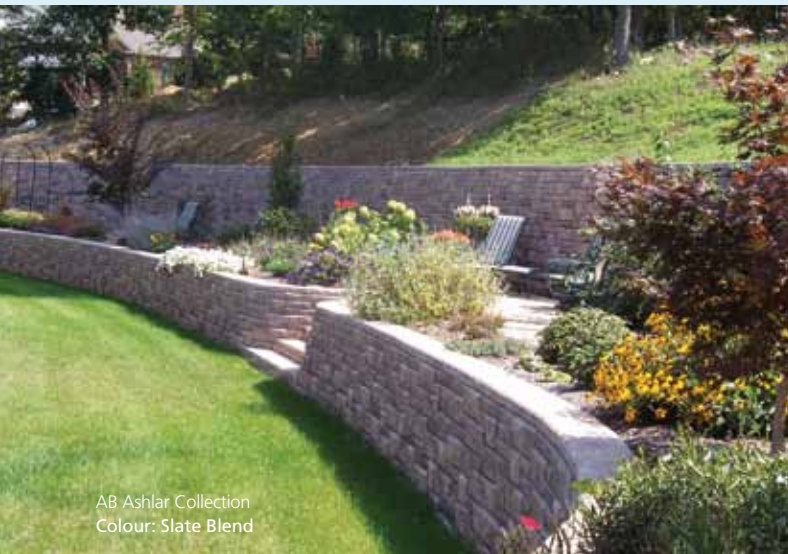

AB Ashlar Collection
Colour: Slate Blend